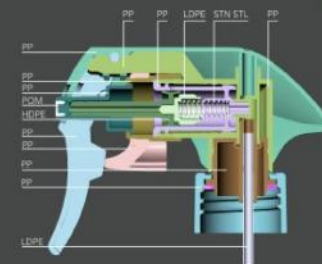

TRIGGER SPRAYER

Discharge Rate: **0.70-0.90**ml/T

∅28/400, ∅28/410

∅24/410S, ∅28/400, ∅28/410

Discharge Rate: **0.30-0.40**ml/T

∅24/410, ∅28/410

CT04-1-A

Item No.	Capacity (ml)	Caliber (mm)	Bottle (∅) (mm)	Bottle (H) (mm)	PCS/CTN	CTN SIZE (cm)	G.W. (kg)	N.W. (kg)
CT-AL30	30	20	∅32	76	400	43x43x32	4.9	3.9
CT-AL50	50	24	∅35	85	500	43x43x46	7.4	5.3
CT-AL65	65	24	∅35	95	400	43x43x42	6.6	5.6
CT-AL80	80	24	∅35	106	400	43x43x46	7.0	6.0
CT-AL100	100	24	∅40	110	400	43x43x46	8.6	7.6
CT-AL120	120	24	∅40	115	300	43x43x42	7.2	8.3
CT-AL120	120	24	∅45	135	300	48x48x36	7.8	6.9
CT-AL150	150	24	∅45	143/145	300	48x48x45	8.2	7.2
CT-AL250	250	24/28	∅48	176	200	52x52x38	8.1	7.1
CT-AL200	200	24/28	∅50	150	200	52x52x32	7.0	6.0
CT-AL500S	500	24/28	∅65	190	120	59x41x39	8.2	7.2