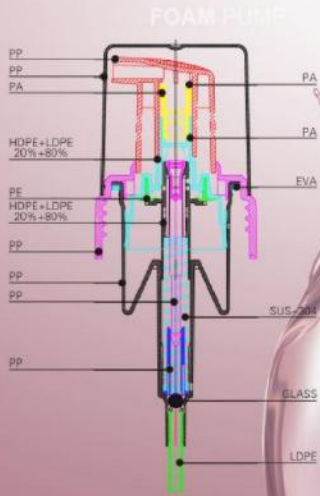

# FINE MIST SPRAYER

Be Applied To High Viscosity Liquid

Discharge Rate: 0.12-0.14ml/T

# FOAM PUMP

CENTER

CT06-1  
Ø30/410

CT06-2  
Ø40/410, Ø43/410

CT06-3  
Ø30/410, Ø43/410

CT06-4  
Ø43/410

Discharge Rate: 0.40ml/T, 0.80ml/T, 1.20ml/T, 1.60ml/T

CT06-5  
Ø28/410