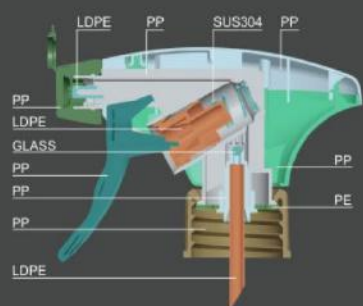

# FOAM TRIGGER SPRAYER

Discharge Rate: 1.30-1.50ml/T

Ø28/400, Ø28/410, Ø28/415

UPSIDE DOWN  
D1

CT03-10

CT03-11

CT03-12

CT03-13