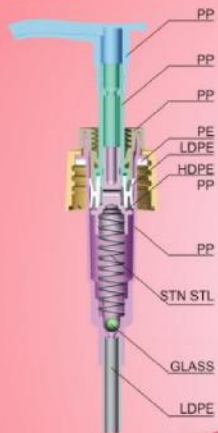

# LOTION PUMP

-Screw

Discharge Rate:  
**1.50-2.00ml/T**

∅24/410, ∅24/415, ∅28/400, ∅28/410, ∅28/415