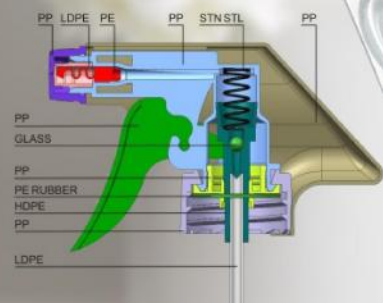

TRIGGER SPRAYER

Discharge Rate:
0.65-0.85ml/T