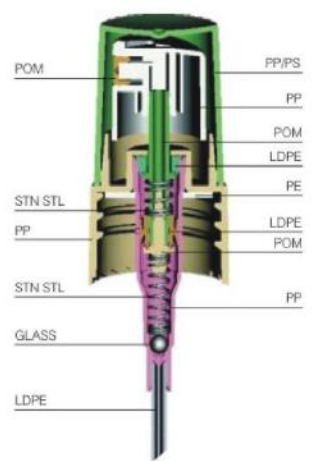

Closure Options

CT05-1
Discharge Rate: 0.12-0.14ml/T