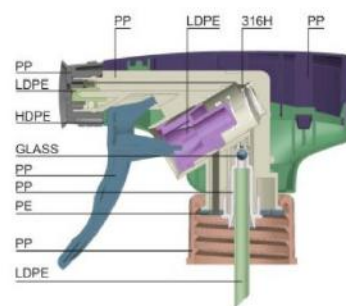

Nozzle Options

Trigger Options