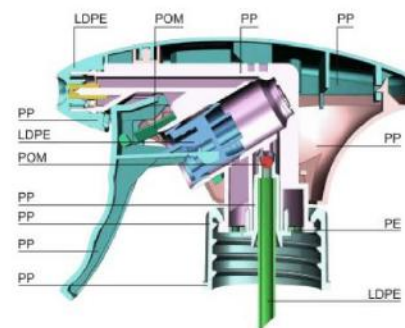

Discharge Rate: **1.10-1.30ml/T**

Ø28/400, Ø28/410, Ø28/415