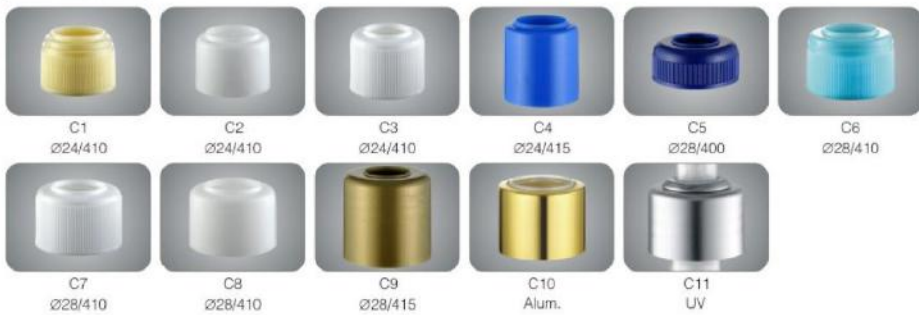

Closure Options

Discharge Rate: 1.00-1.50ml/T

Discharge Rate: 2.20-2.60ml/T

Spring Inside

Spring Outside

CT11-2